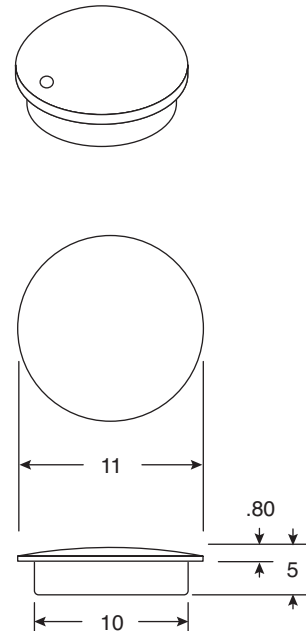

Color Coded Plastic Caps

450-C15X, 450-CL15X,
 and 450-CS15X Series

Date Last Revised: 08-17-15

Part Number	Color	Marking	Marking Color
450-C151	Red	Plain	-
450-C152	Yellow	Plain	-
450-C153	Blue	Plain	-
450-C154	Green	Plain	-
450-C155	Gray	Plain	-
450-C156	Black	Plain	-
450-C159	Orange	Plain	-
450-CL151	Red	Line	White
450-CL152	Yellow	Line	White
450-CL153	Blue	Line	White
450-CL154	Green	Line	White
450-CL155	Gray	Line	Black
450-CL156	Black	Line	White
450-CL159	Orange	Line	White
450-CS151	Red	Dot	White
450-CS152	Yellow	Dot	White
450-CS153	Blue	Dot	White
450-CS154	Green	Dot	White
450-CS155	Gray	Dot	Black
450-CS156	Black	Dot	White
450-CS159	Orange	Dot	White

DIMENSIONS: mm

SPECIFICATIONS

Material:	Plastic
Tolerance:	+/-0.20
Markings:	Plain, Line, Dot
Fits Knobs:	450-CK1532, 450-CK1560, 450-CK1564, 450-CKL560, 450-CKL564

Available from Mouser Electronics
 1-800-346-6873 / www.mouser.com